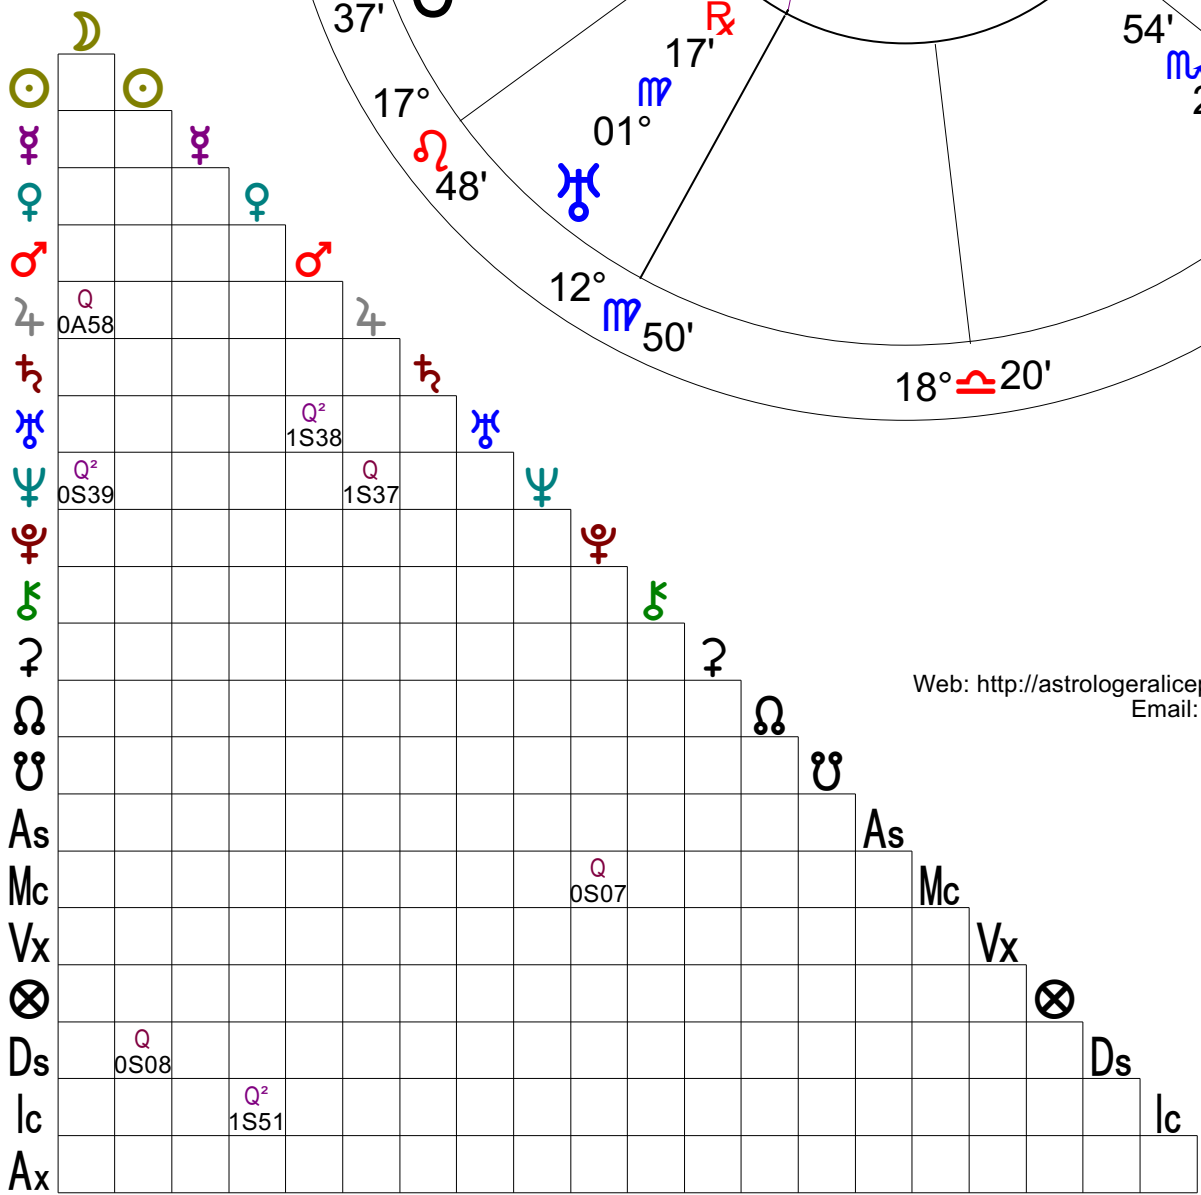

Albert Einstein

Natal Chart

14 Mar 1879 NS, Fri

11:30 am -0:40

Ulm, Germany

48°N24' 010°E00'

Geocentric

Tropical

Placidus

True Node

Compliments of:-

Alice Portman

Astrologer

Web: <http://astrologeraliceportman.xanaduonline.com.au/>

Email: aliceportman@betta.net.au

Telephone: 08 83535082