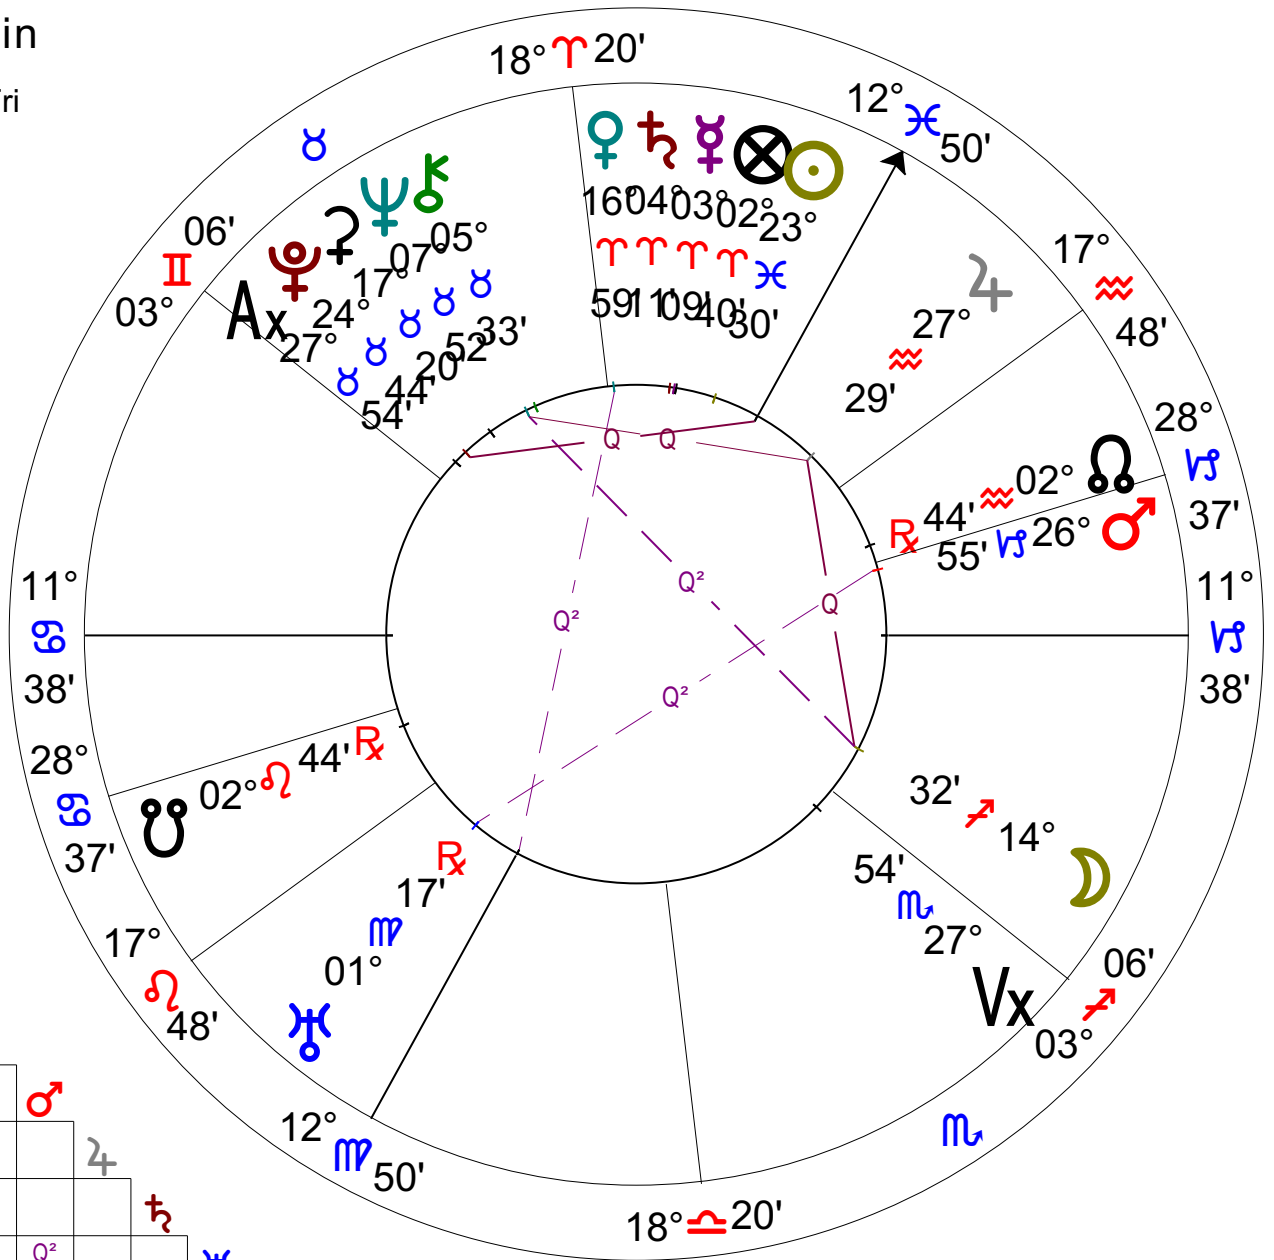

Albert Einstein

Natal Chart

14 Mar 1879 NS, Fri

11:30 am -0:40

Ulm, Germany

48°N24' 010°E00'

Geocentric

Tropical

Placidus

True Node

Compliments of:-

Alice Portman

Astrologer

Web: <http://astrologeraliceportman.xanaduonline.com.au/>

Email: aliceportman@betta.net.au

Telephone: 08 83535082